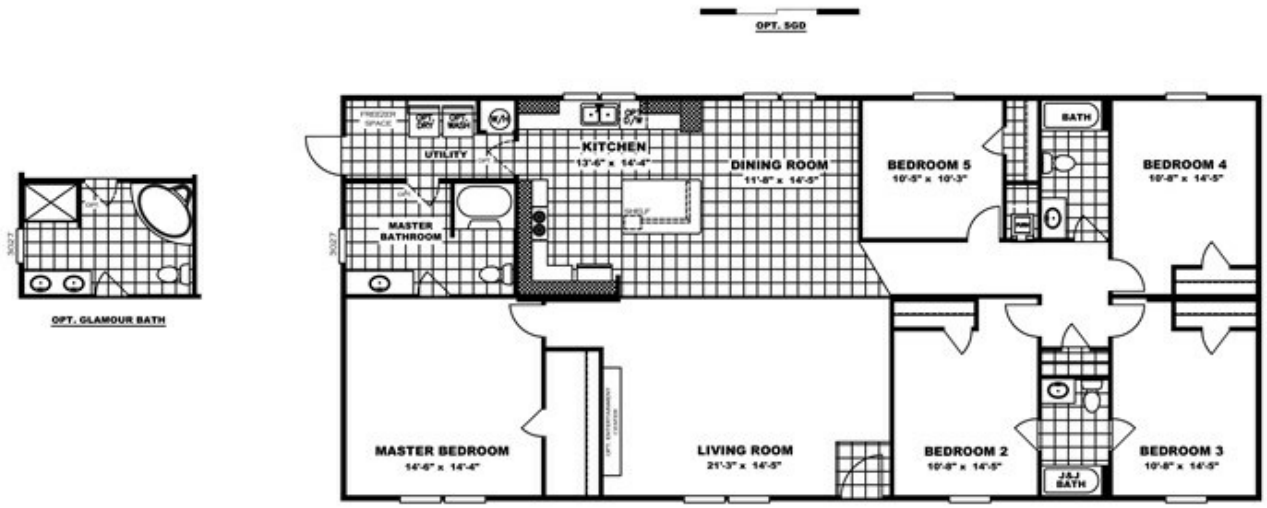

5 BEDROOM Model number: 34TRA32685AH

5 beds • 3 baths • 2176 sq.ft. • 32' width • 68' depth

Our home building facilities invest in continuous product and process improvements. Plans, dimensions, features, materials, specifications and availability are subject to change without notice or obligation. Renderings and floor plans are representative likenesses of our homes and may differ from the actual homes. We invite you to tour a Home Center near you and inspect the highest value in quality housing available or call (706) 861-8640 to speak with a Home Consultant. Copyright 2017, CMH. All rights reserved.