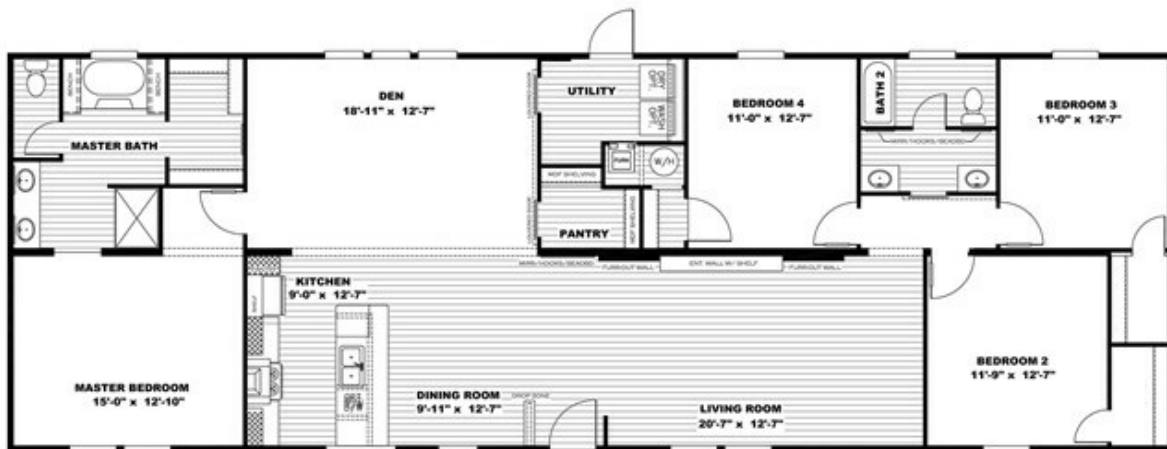

## THE BREEZE II

**THE BREEZE II** Floor plan number: CAP030356TNAB  
4 beds • 2 baths • 2128 sq.ft. • 28' width • 76' depth

Our home building facilities invest in continuous product and process improvements. Plans, dimensions, features, materials, specifications and availability are subject to change without notice or obligation. Renderings and floor plans are representative likenesses of our homes and may differ from the actual homes. We invite you to tour a Home Center near you and inspect the highest value in quality housing available or call (706) 861-8640 to speak with a Home Consultant. Copyright 2017, CMH. All rights reserved.