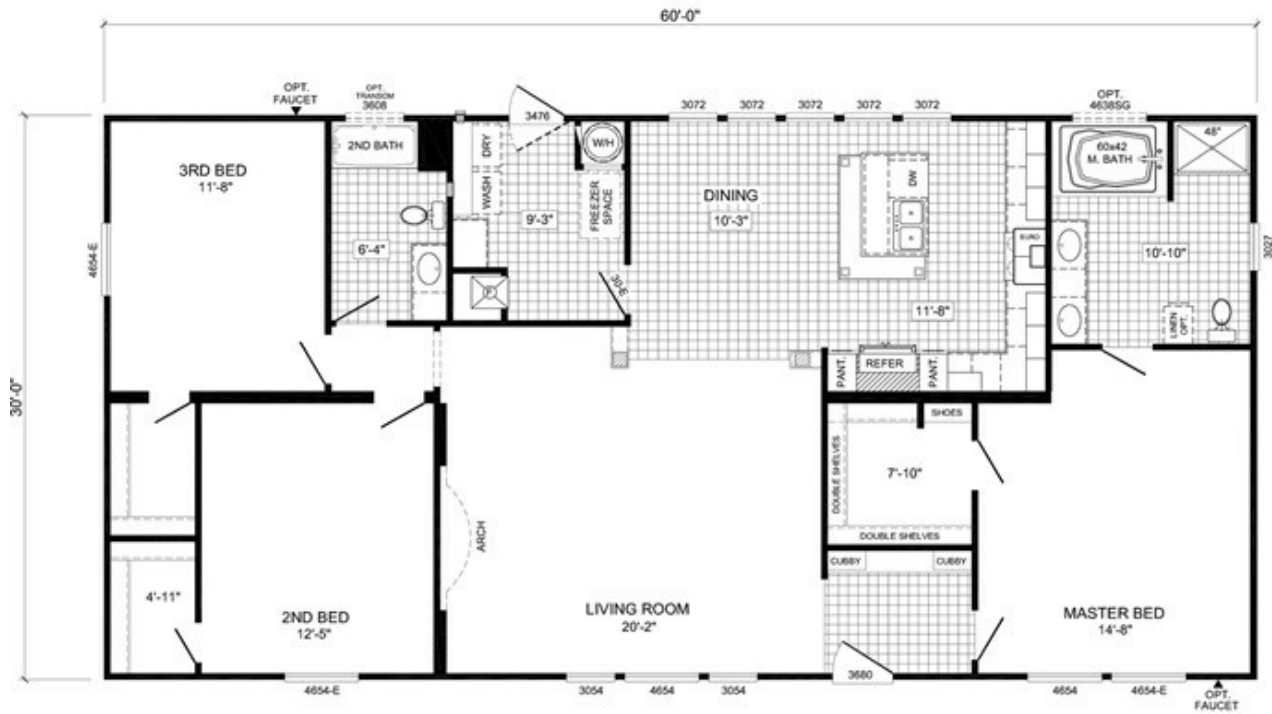

DYNASTY

**DYNASTY** Floor plan number: CCV076263ALAB

**3 beds • 2 baths • 1920 sq.ft. • 32' width • 60' depth**

Our home building facilities invest in continuous product and process improvements. Plans, dimensions, features, materials, specifications and availability are subject to change without notice or obligation. Renderings and floor plans are representative likenesses of our homes and may differ from the actual homes. We invite you to tour a Home Center near you and inspect the highest value in quality housing available or call (706) 861-8640 to speak with a Home Consultant. Copyright 2017, CMH. All rights reserved.