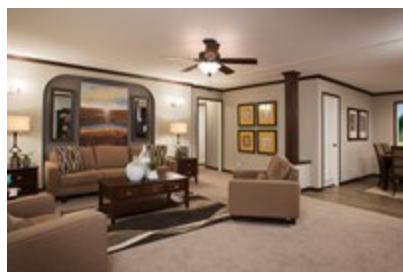

DYNASTY

**DYNASTY** Floor plan number: CCV076263ALAB

**3 beds • 2 baths • 1920 sq.ft. • 32' width • 60' depth**

Our home building facilities invest in continuous product and process improvements. Plans, dimensions, features, materials, specifications and availability are subject to change without notice or obligation. Renderings and floor plans are representative likenesses of our homes and may differ from the actual homes. We invite you to tour a Home Center near you and inspect the highest value in quality housing available or call (706) 861-8640 to speak with a Home Consultant. Copyright 2017, CMH. All rights reserved.