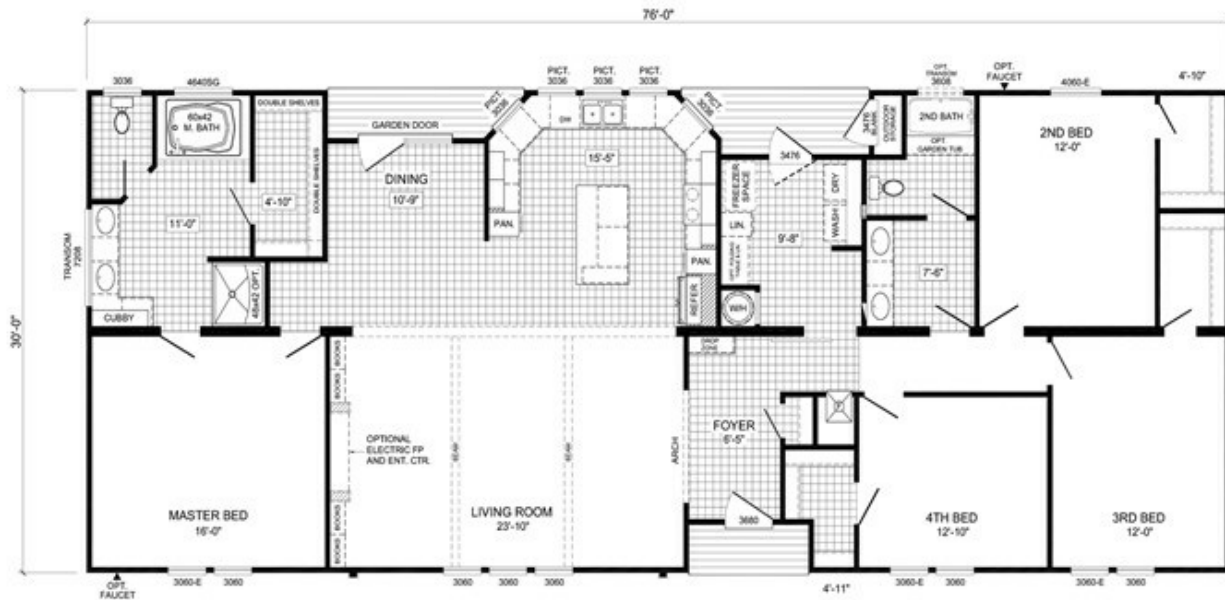

6740DT-THE WHITMORE

6740DT-THE WHITMORE Model number: 74DYN32764DH

4 beds • 2 baths • 2432 sq.ft. • 32' width • 76' depth

Our home building facilities invest in continuous product and process improvements. Plans, dimensions, features, materials, specifications and availability are subject to change without notice or obligation. Renderings and floor plans are representative likenesses of our homes and may differ from the actual homes. We invite you to tour a Home Center near you and inspect the highest value in quality housing available or call (706) 861-8640 to speak with a Home Consultant. Copyright 2017, CMH. All rights reserved.