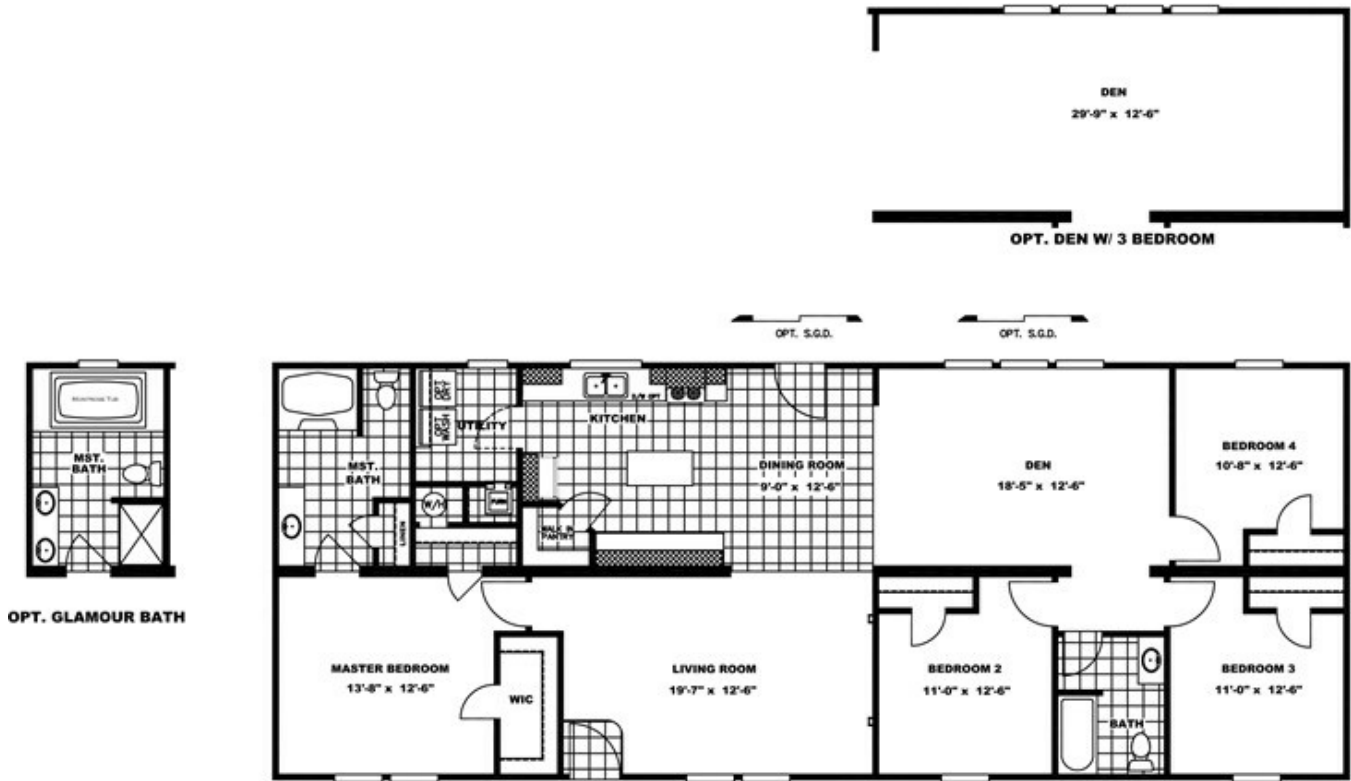

RANGER 68

Model number: 25RGR28684AH17

3 beds • 2 baths • 1904 sq.ft. • 28' width • 68' depth

Our home building facilities invest in continuous product and process improvements. Plans, dimensions, features, materials, specifications and availability are subject to change without notice or obligation. Renderings and floor plans are representative likenesses of our homes and may differ from the actual homes. We invite you to tour a Home Center near you and inspect the highest value in quality housing available or call (706) 861-8640 to speak with a Home Consultant. Copyright 2017, CMH. All rights reserved.